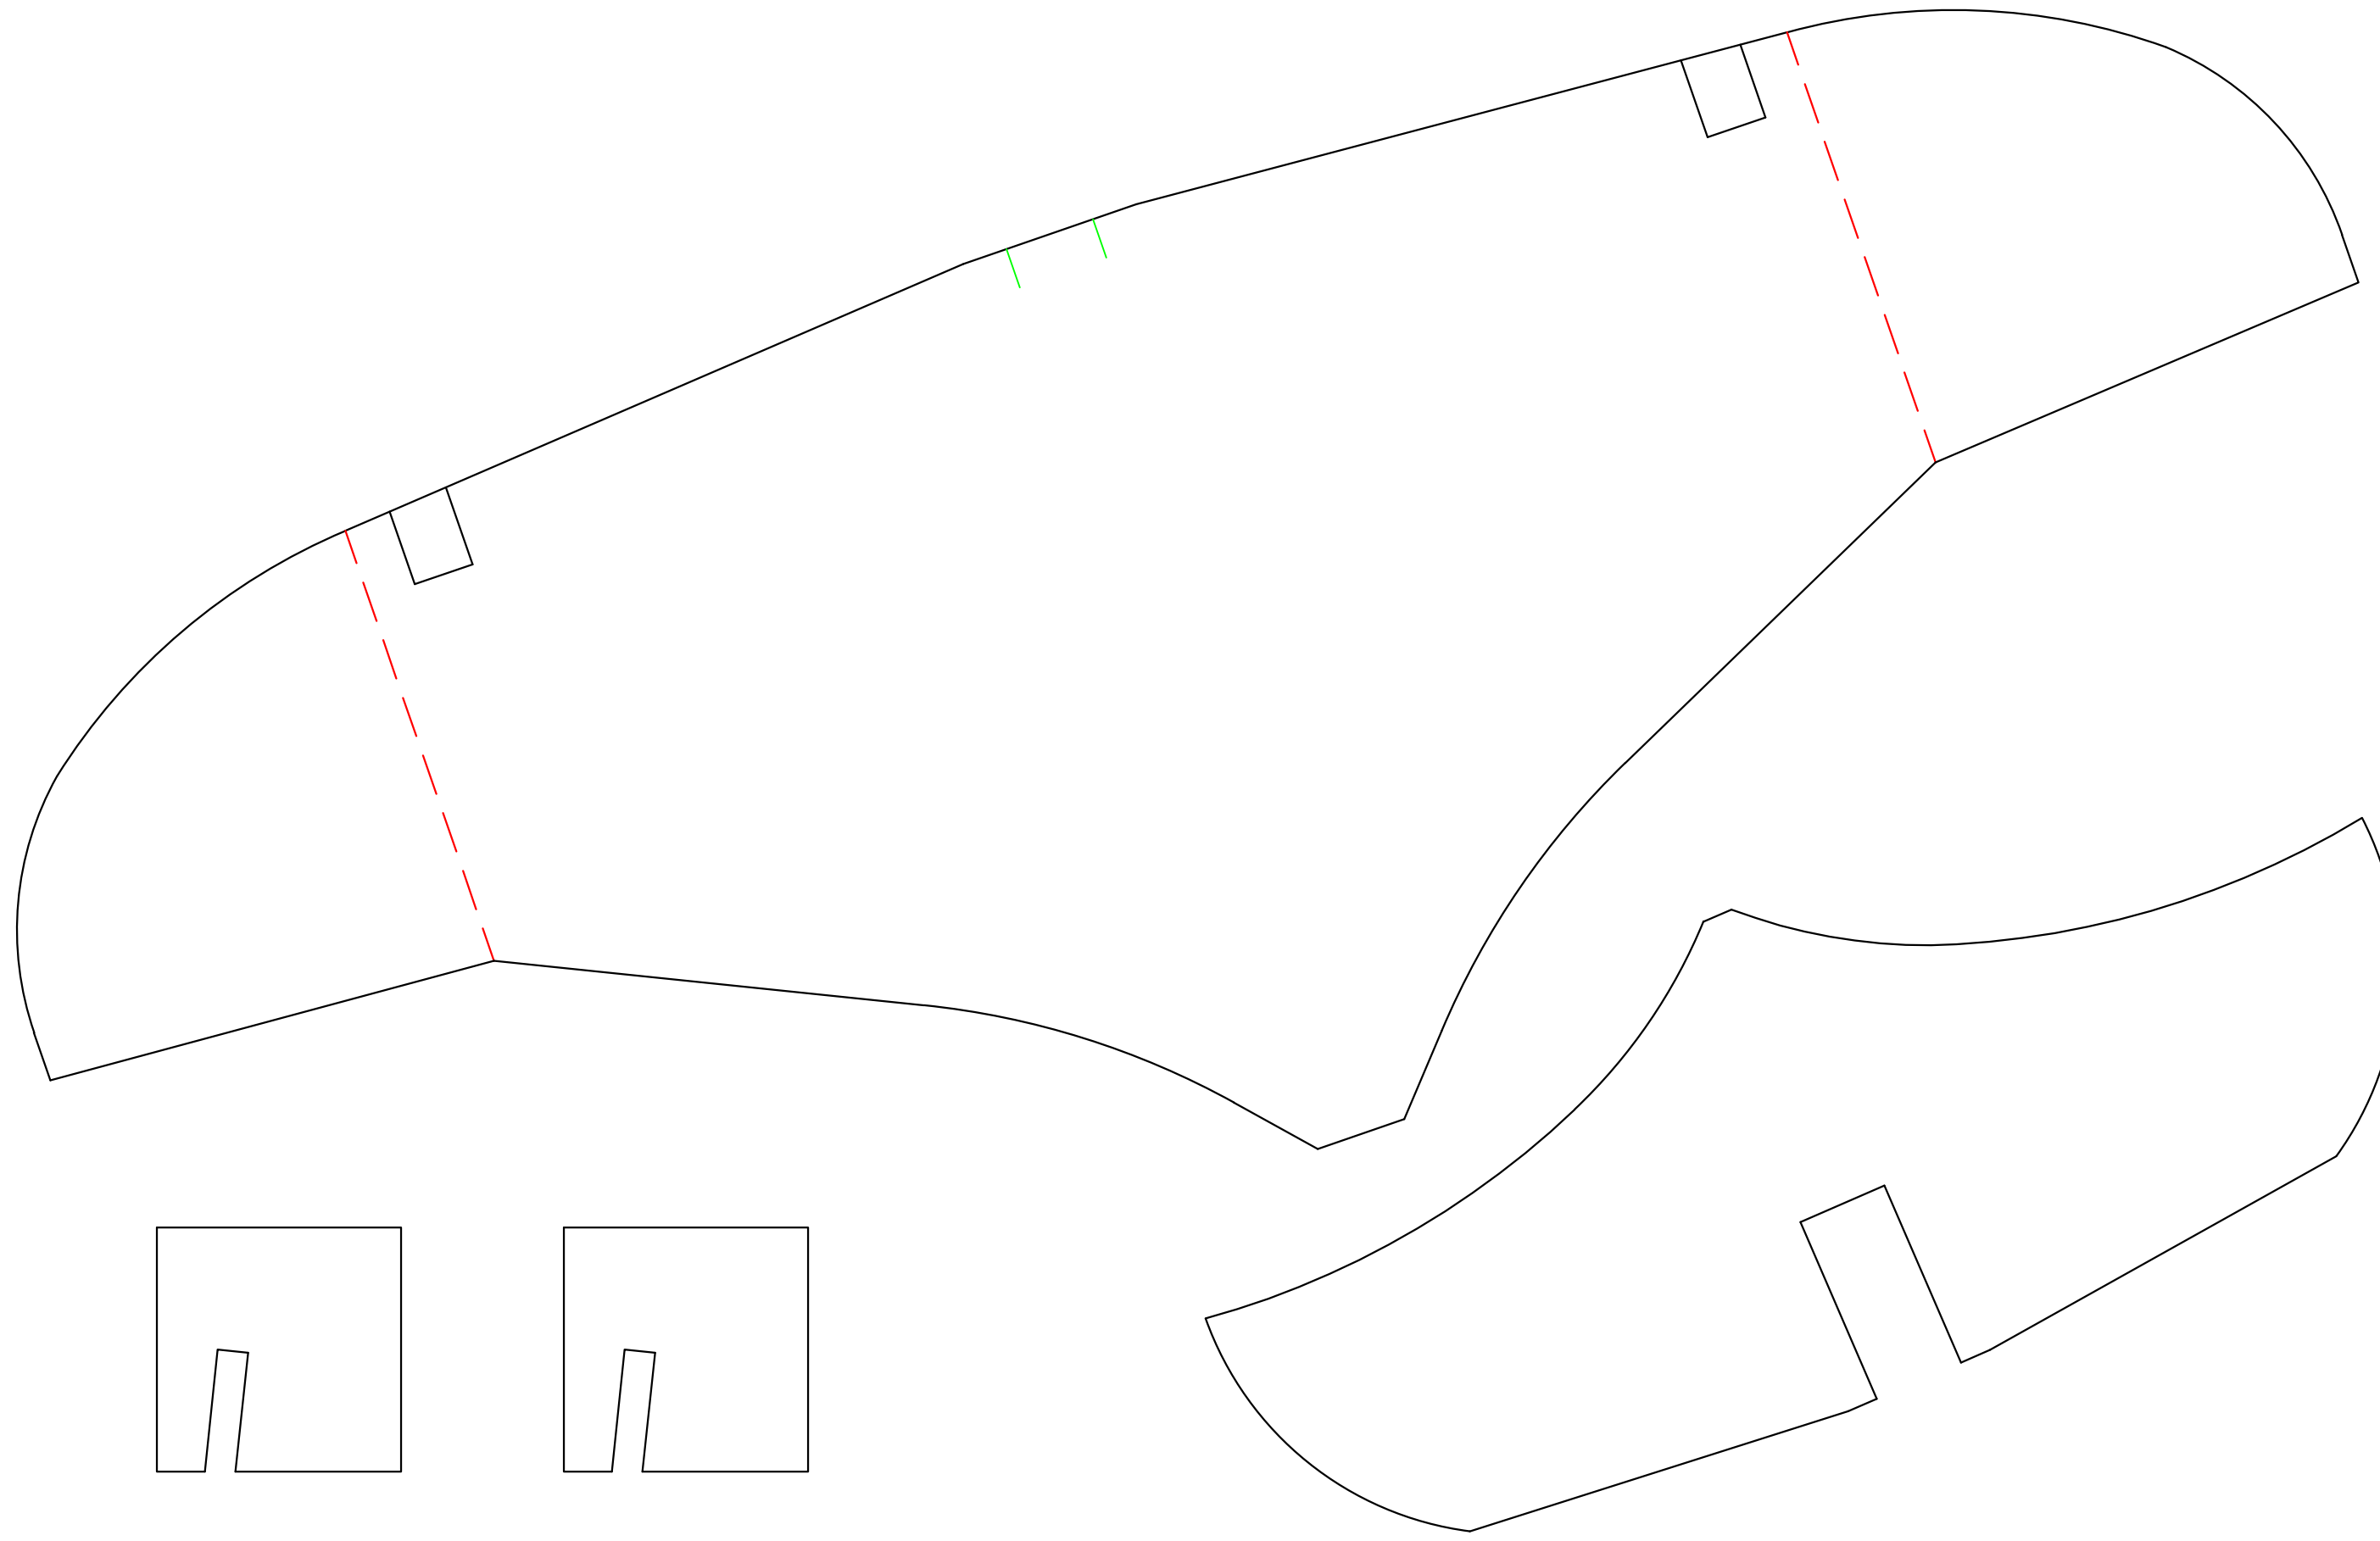

EZ Intruder

Designed By: Dan Sponholz
Drawing By: Dan Sponholz
Version: B.1
Date: 2020.06.01

IN 
CM  SHEET 1 OF 1

IN
CM

IN
CM

IN
CM

IN
CM