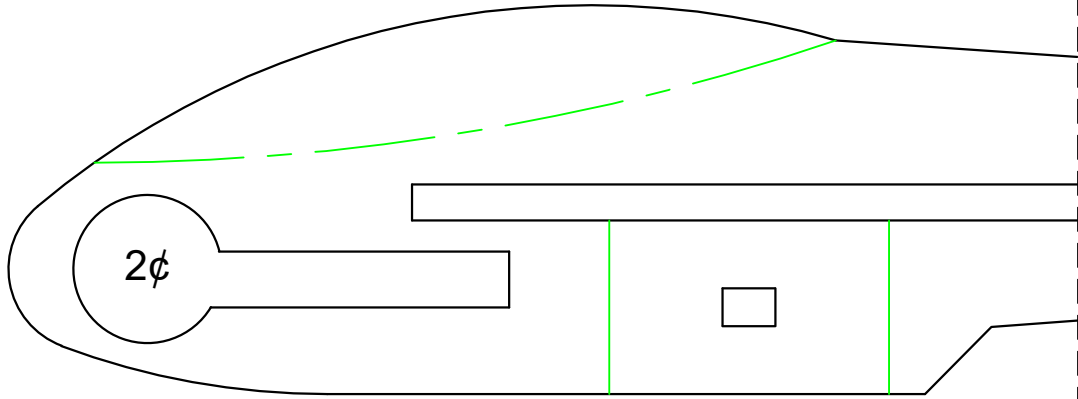

EZ Intruder

Designed By: Dan Sponholz
Drawing By: Dan Sponholz
Version: B.1
Date: 2020.06.01

IN 
CM  SHEET 1 OF 1

IN
CM

IN
CM

IN
CM

IN
CM