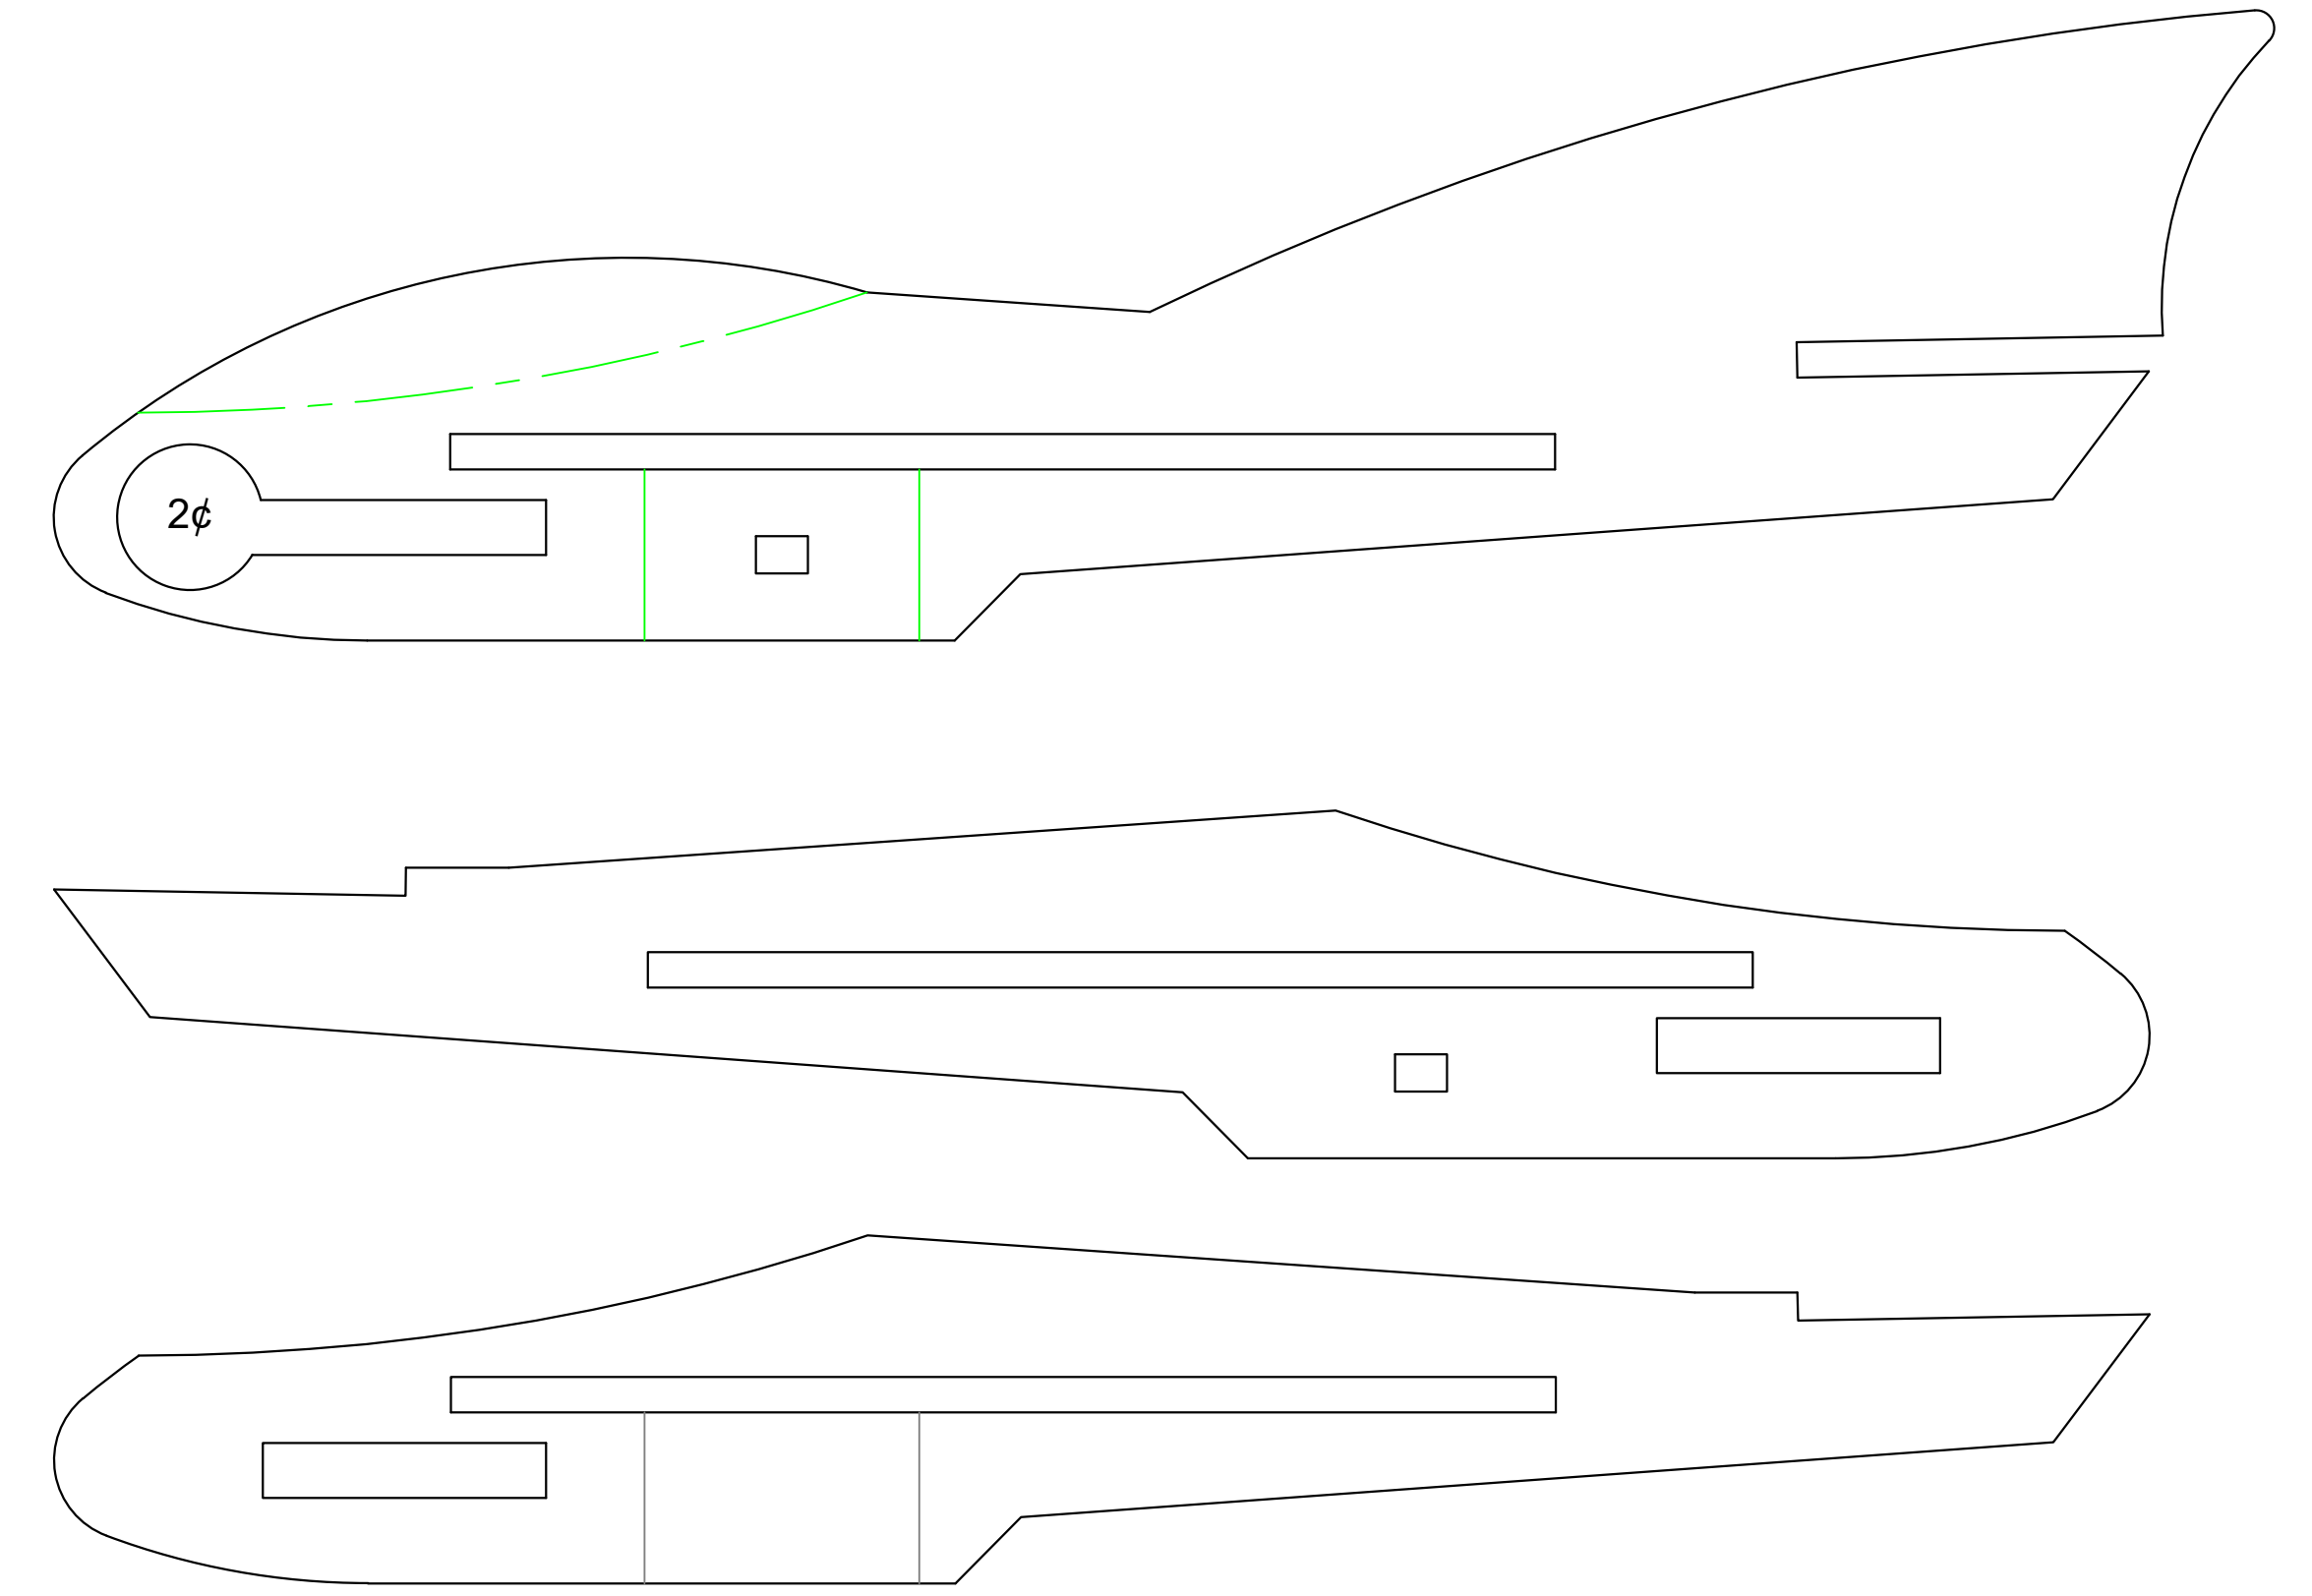

EZ Intruder

Designed By: Dan Sponholz
Drawing By: Dan Sponholz
Version: B.1
Date: 2020.06.01

IN 
CM  SHEET 1 OF 1

IN
CM

IN
CM

IN
CM

IN
CM