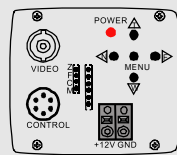

1/4 SONY Hi-Res Super HAD CCD

COLOR

X22 Optical Power Zoom lens

Day & Night

DC 12V

- OPTIONAL MODEL -

TZH2201C : W/O DAY & NIGHT

- DIMENSION -

S-VIDEO TYPE
TZH2201D(S)

REMOTE CONTROLLER TYPE
TZH2201D(R)

- OPTION REMOTE CONTROLLER -

- TZR-150 (1.5m Cable)
- TZR-1000 (10m Cable)
- TZR-3000 (30m Cable)

- SPECIFICATION -

MODEL	TZH2201D		
Signal Format	NTSC	PAL	
Scanning System	2 : 1 Interlace		
Scanning Frequency (H)	15.734 KHz	15.625 KHz	
Scanning Frequency (V)	59.94 Hz	50 Hz	
Pick-Up Device	1/4 SONY HAD CCD		
Total Pixels Number	811 (H) x 494 (V) 410K	795 (H) x 596 (V) 470K	
Picture Element	768 (H) x 494 (V)	752 (H) x 852 (V)	
S/N Ratio	More Than 48dB		
Horizontal Resolution	More Than 480TV Lines		
Lens	X22 Zoom [3.9mm~85.8mm, F1.6(W)~F3.7(T)]		
Minimum Illumination	0.3Lux(40 IRE) F1.6 0.01 Lux (Day & Night)		
Digital Zoom Ration	Basic x 12 (Total Zoom Ration x 268 X2 ~ X12)		
Sync System	Internal		
OSD (On Screen Display)	OSD On / Off		
Video Output	Composite Output 75 Terminated		
Camera Control	RS-485 / RS-232C		
Day & Night	Auto (Only Day & Night Type)		
Function	Focus Mode	Auto / Manual	
	Brightness	Manual (Brightness Up / Down)	
	Sharpness	Manual (Sharpness Up / Down)	
	Iris Control	Auto / Manual (Iris Up / Down)	
	AGC Control	Auto / Manual (0~22 dB Control)	
	Shutter Speed	1/60 ~ 1/10,000 Sec	1/50 ~ 1/10,000 Sec
	White Balance	AWB / WAWB / Indoor / Outdoor / Manual	
	Back Light	On / Off	
	Negative / Positive	Negative On / Off	
	Freeze	On / Off	
Operation Temperature	-10 ~ 50 C		
Operation Humidity	0 ~ 80% RH		
Storage Temperature	-20 ~ 60 C, 0 ~ 85% RH		
Supplied Voltage	7~16V (Recommendable Voltage : 12V10%)		
Power Consumption	Max. 4.8W (500mA)		
Dimensions (W x H x D)	55.8 x 62 x 100		
Weight	350g		