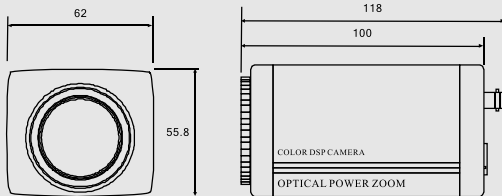

1/4 SONY Hi-Res Super HAD CCD

COLOR

X22 Optical Power Zoom lens

Day & Night

DC 12V

- OPTIONAL MODEL -

TZH2201C : W/O DAY & NIGHT

- DIMENSION -

S-VIDEO TYPE
TZH2201D(S)

REMOTE CONTROLLER TYPE
TZH2201D(R)

- OPTION REMOTE CONTROLLER -

- TZR-150 (1.5m Cable)
- TZR-1000 (10m Cable)
- TZR-3000 (30m Cable)

- SPECIFICATION -

MODEL	TZH2201D		
Signal Format	NTSC	PAL	
Scanning System	2 : 1 Interlace		
Scanning Frequency (H)	15.734 KHz	15.625 KHz	
Scanning Frequency (V)	59.94 Hz	50 Hz	
Pick-Up Device	1/4 SONY HAD CCD		
Total Pixels Number	811 (H) x 494 (V) 410K	795 (H) x 596 (V) 470K	
Picture Element	768 (H) x 494 (V)	752 (H) x 852 (V)	
S/N Ratio	More Than 48dB		
Horizontal Resolution	More Than 480TV Lines		
Lens	X22 Zoom [3.9mm~85.8mm, F1.6(W)~F3.7(T)]		
Minimum Illumination	0.3Lux(40 IRE) F1.6 0.01 Lux (Day & Night)		
Digital Zoom Ration	Basic x 12 (Total Zoom Ration x 268 X2 ~ X12)		
Sync System	Internal		
OSD (On Screen Display)	OSD On / Off		
Video Output	Composite Output 75 Terminated		
Camera Control	RS-485 / RS-232C		
Day & Night	Auto (Only Day & Night Type)		
Function	Focus Mode	Auto / Manual	
	Brightness	Manual (Brightness Up / Down)	
	Sharpness	Manual (Sharpness Up / Down)	
	Iris Control	Auto / Manual (Iris Up / Down)	
	AGC Control	Auto / Manual (0~22 dB Control)	
	Shutter Speed	1/60 ~ 1/10,000 Sec	1/50 ~ 1/10,000 Sec
	White Balance	AWB / WAWB / Indoor / Outdoor / Manual	
	Back Light	On / Off	
	Negative / Positive	Negative On / Off	
	Freeze	On / Off	
Operation Temperature	-10 ~ 50 C		
Operation Humidity	0 ~ 80% RH		
Storage Temperature	-20 ~ 60 C, 0 ~ 85% RH		
Supplied Voltage	7~16V (Recommendable Voltage : 12V10%)		
Power Consumption	Max. 4.8W (500mA)		
Dimensions (W x H x D)	55.8 x 62 x 100		
Weight	350g		