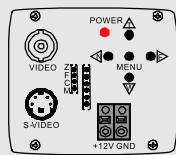

1/4 SONY Hi-Res Super HAD CCD

COLOR

X22 Optical Power Zoom lens

Day & Night

DC 12V

- OPTIONAL MODEL -

TZH2201C : W/O DAY & NIGHT

- DIMENSION -

S-VIDEO TYPE
TZH2201D(S)

REMOTE CONTROLLER TYPE
TZH2201D(R)

- OPTION REMOTE CONTROLLER -

- TZR-150 (1.5m Cable)
- TZR-1000 (10m Cable)
- TZR-3000 (30m Cable)

- SPECIFICATION -

MODEL	TZH2201D		
Signal Format	NTSC	PAL	
Scanning System	2 : 1 Interlace		
Scanning Frequency (H)	15.734 KHz	15.625 KHz	
Scanning Frequency (V)	59.94 Hz	50 Hz	
Pick-Up Device	1/4 SONY HAD CCD		
Total Pixels Number	811 (H) x 494 (V) 410K	795 (H) x 596 (V) 470K	
Picture Element	768 (H) x 494 (V)	752 (H) x 852 (V)	
S/N Ratio	More Than 48dB		
Horizontal Resolution	More Than 480TV Lines		
Lens	X22 Zoom [3.9mm~85.8mm, F1.6(W)~F3.7(T)]		
Minimum Illumination	0.3Lux(40 IRE) F1.6 0.01 Lux (Day & Night)		
Digital Zoom Ration	Basic x 12 (Total Zoom Ration x 268 X2 ~ X12)		
Sync System	Internal		
OSD (On Screen Display)	OSD On / Off		
Video Output	Composite Output 75 Terminated		
Camera Control	RS-485 / RS-232C		
Day & Night	Auto (Only Day & Night Type)		
Function	Focus Mode	Auto / Manual	
	Brightness	Manual (Brightness Up / Down)	
	Sharpness	Manual (Sharpness Up / Down)	
	Iris Control	Auto / Manual (Iris Up / Down)	
	AGC Control	Auto / Manual (0~22 dB Control)	
	Shutter Speed	1/60 ~ 1/10,000 Sec	1/50 ~ 1/10,000 Sec
	White Balance	AWB / WAWB / Indoor / Outdoor / Manual	
	Back Light	On / Off	
	Negative / Positive	Negative On / Off	
	Freeze	On / Off	
Operation Temperature	-10 ~ 50 C		
Operation Humidity	0 ~ 80% RH		
Storage Temperature	-20 ~ 60 C, 0 ~ 85% RH		
Supplied Voltage	7~16V (Recommendable Voltage : 12V10%)		
Power Consumption	Max. 4.8W (500mA)		
Dimensions (W x H x D)	55.8 x 62 x 100		
Weight	350g		