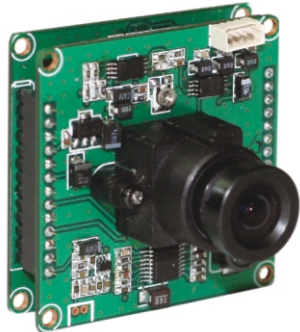

# TCC-3242HQ

HI-RESOLUTION QUALITY MODULE CAMERA

### - FEATURES -

- 1/3" SONY Hi-Resolution Super HAD CCD
- 550 TV Lines
- Day&Night Function
- Min. Illumination : 0.02 Lux / F2.0
- 42 x 42mm Size Two Board
- Option : Audio

TCC-3242HQ/DV49