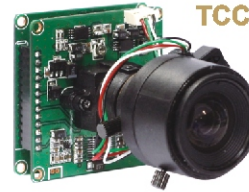

# TCC-3242HQ

HI-RESOLUTION QUALITY MODULE CAMERA

### - FEATURES -

- 1/3" SONY Hi-Resolution Super HAD CCD
- 550 TV Lines
- Day&Night Function
- Min. Illumination : 0.02 Lux / F2.0
- 42 x 42mm Size Two Board
- Option : Audio

TCC-3242HQ/DV49